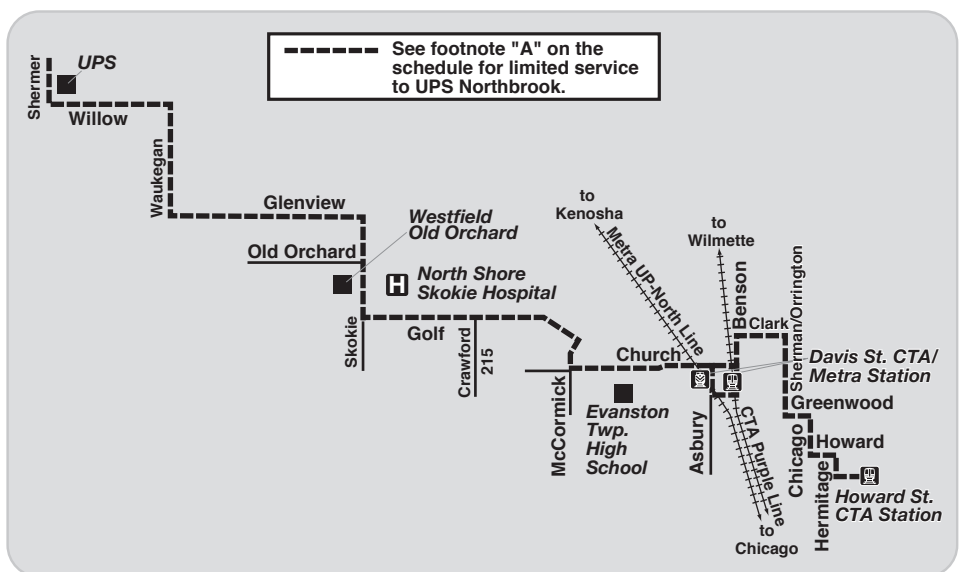

Route 422

REGULAR FARE ROUTE

Use your Ventra® Card or exact fare in cash.

Driver Has No Change

Customers may use a Ventra Card, contactless bankcard, Ventra Ticket, Ride Free or Reduced Fare permit, or cash to pay fares on Pace fixed route services. Reduced fares are available for children (ages 7-11) and high school, junior high and grammar school students (ages 12-20) presenting a valid Ventra Student Riding Permit or valid school I.D. between 5:30am and 8:30pm on school days. Seniors 65 and older, people with disabilities and individuals with a valid Medicare card qualify for reduced fares. A valid RTA Reduced Fare Permit must be presented when using cash to pay a reduced fare. Eligible seniors and people with disabilities may ride fixed route services for free through the RTA Ride Free Program. Please contact the RTA at (312) 913-3110 for more information on free and reduced fares. Free rides are offered to children under 7 (max two children per fare paying adult), law enforcement officers and firefighters in full uniform or presenting a badge, and active duty military personnel in uniform. See the Pace Fare Guide for current fares, passes, restrictions and additional information. Visit ventrachicago.com or call 877-NOW-VENTRA to purchase and load value and passes onto your Ventra Card.