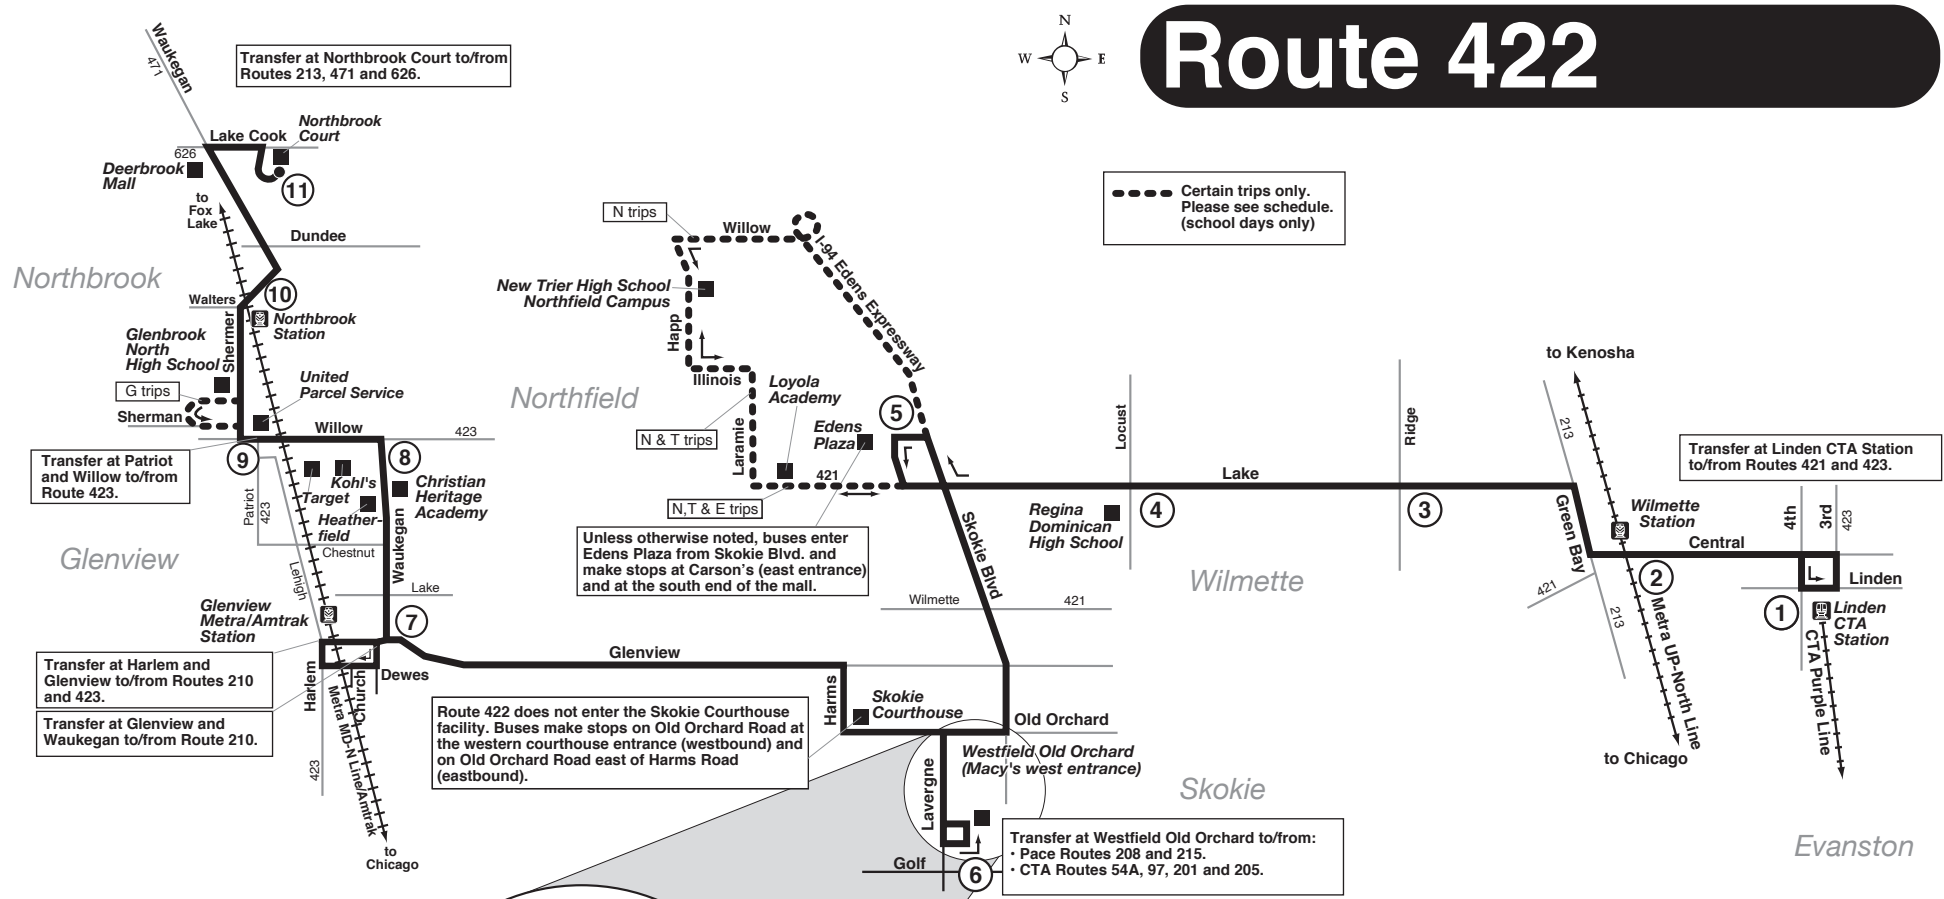

Route 422

REGULAR FARE ROUTE

Use your Ventra® Card or exact fare in cash.

Driver Has No Change

Customers may use a Ventra Card, contactless bankcard, Ventra Ticket, Ride Free or Reduced Fare permit, or cash to pay fares on Pace fixed route services. Reduced fares are available for children (ages 7-11) and high school, junior high and grammar school students (ages 12-20) presenting a valid Ventra Student Riding Permit or valid school I.D. between 5:30am and 8:30pm on school days. Seniors 65 and older, people with disabilities and individuals with a valid Medicare card qualify for reduced fares. A valid RTA Reduced Fare Permit must be presented when using cash to pay a reduced fare. Eligible seniors and people with disabilities may ride fixed route services for free through the RTA Ride Free Program. Please contact the RTA at (312) 913-3110 for more information on free and reduced fares. Free rides are offered to children under 7 (max two children per fare paying adult), law enforcement officers and firefighters in full uniform or presenting a badge, and active duty military personnel in uniform. See the Pace Fare Guide for current fares, passes, restrictions and additional information. Visit ventrachicago.com or call 877-NOW-VENTRA to purchase and load value and passes onto your Ventra Card.