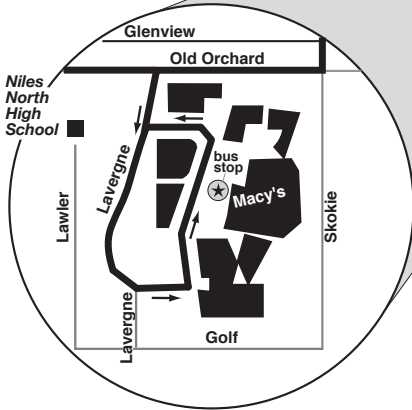

Route 422

REGULAR FARE ROUTE

Use your Ventra® Card or exact fare in cash.

Driver Has No Change

Customers may use a Ventra Card, contactless bankcard, Ventra Ticket, Ride Free or Reduced Fare permit, or cash to pay fares on Pace fixed route services. Reduced fares are available for children (ages 7-11) and high school, junior high and grammar school students (ages 12-20) presenting a valid Ventra Student Riding Permit or valid school I.D. between 5:30am and 8:30pm on school days. Seniors 65 and older, people with disabilities and individuals with a valid Medicare card qualify for reduced fares. A valid RTA Reduced Fare Permit must be presented when using cash to pay a reduced fare. Eligible seniors and people with disabilities may ride fixed route services for free through the RTA Ride Free Program. Please contact the RTA at (312) 913-3110 for more information on free and reduced fares. Free rides are offered to children under 7 (max two children per fare paying adult), law enforcement officers and firefighters in full uniform or presenting a badge, and active duty military personnel in uniform. See the Pace Fare Guide for current fares, passes, restrictions and additional information. Visit ventrachicago.com or call 877-NOW-VENTRA to purchase and load value and passes onto your Ventra Card.